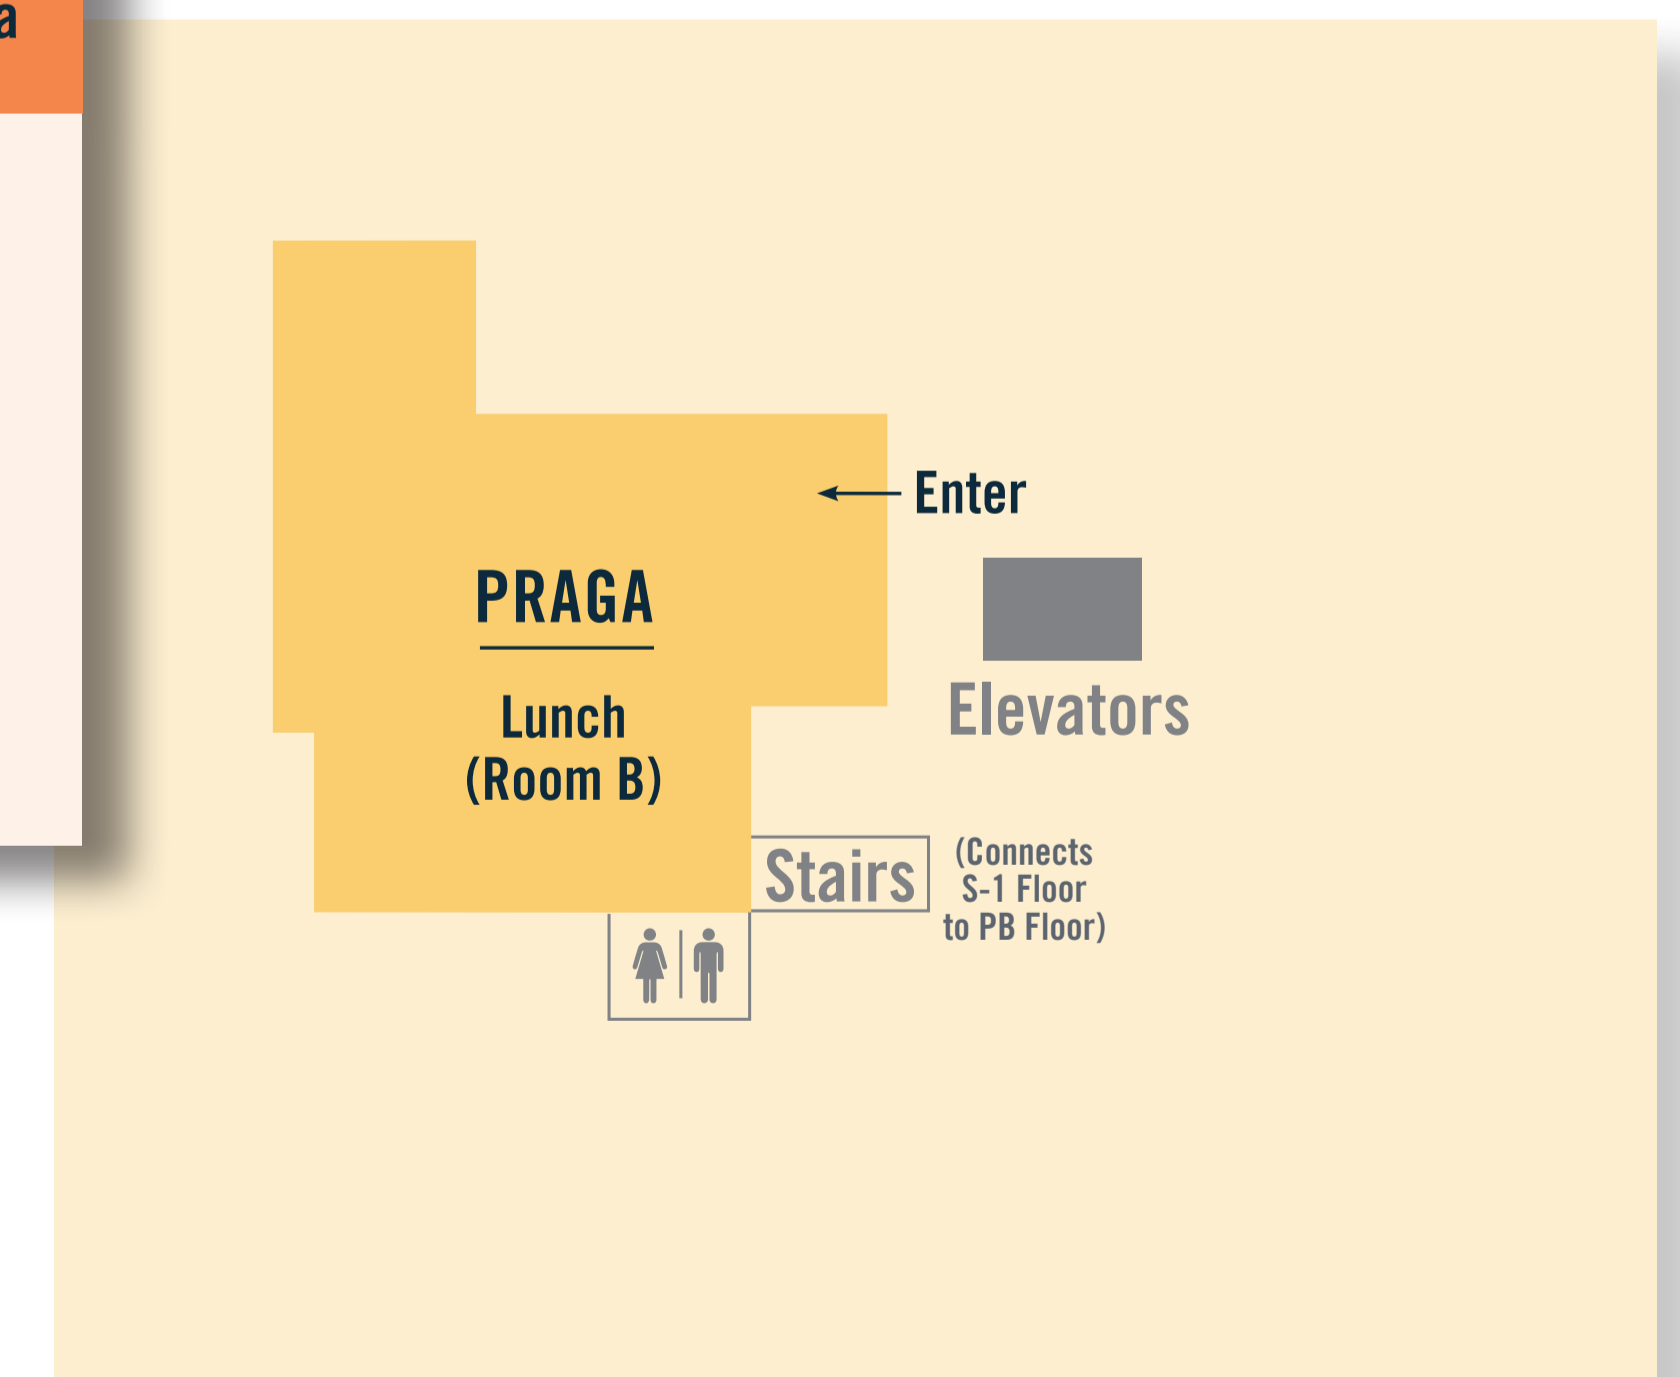

**PS/Second Floor**

**PC/First Floor**

**S-1 Floor**

## WHEN YOU ARRIVE

Attendees will enter the hotel on the ground floor and should take the elevator or stairs up one level to arrive at the first floor (PC), where the ROSCon registration desk, sessions, and exhibit hall are located.

### VENUE FLOOR KEY

**PS/Second Floor:** Lunch (Room A)

**PC/First Floor:** Registration, Sessions, Exhibit Hall, Refreshment Breaks

**PB/Ground Floor:** Hotel Lobby, Restaurant

**S-1:** Lunch (Room B)