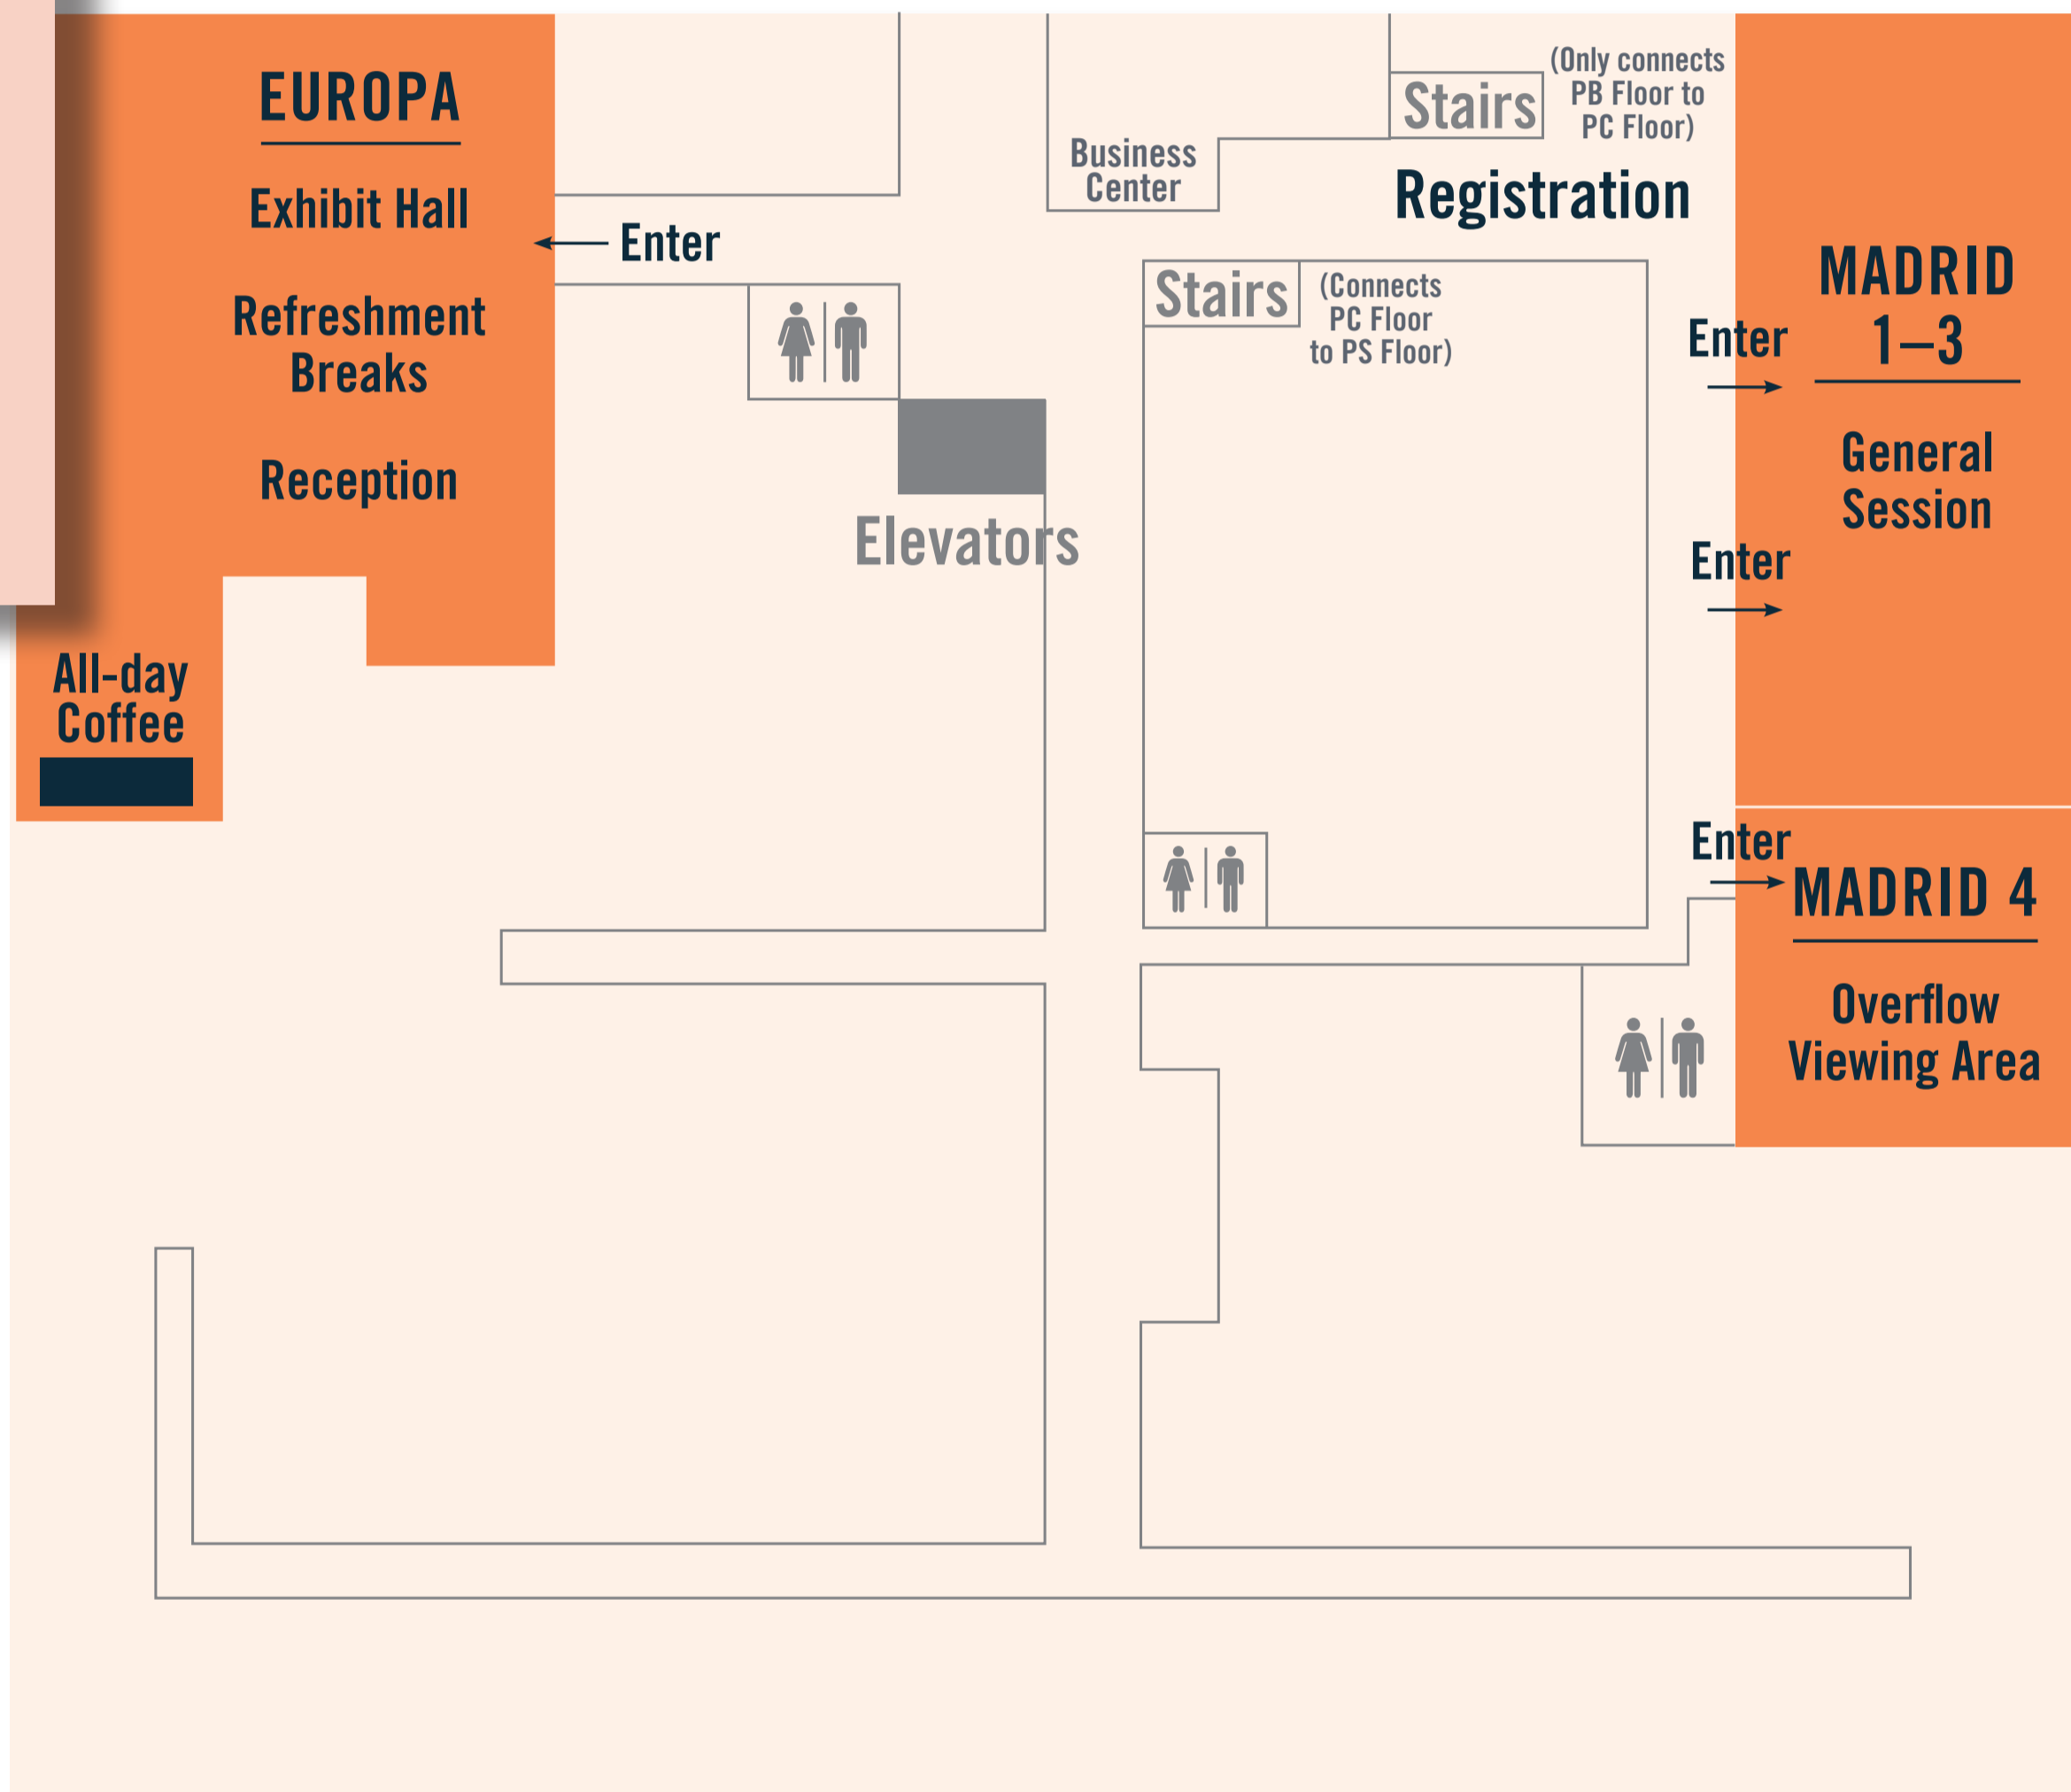

**PS/Second Floor**

**PC/First Floor**

**S-1 Floor**

## WHEN YOU ARRIVE

Attendees will enter the hotel on the ground floor and should take the elevator or stairs up one level to arrive at the first floor (PC), where the ROSCon registration desk, sessions, and exhibit hall are located.

### VENUE FLOOR KEY

**PS/Second Floor:** Lunch (Room A)

**PC/First Floor:** Registration, Sessions, Exhibit Hall, Refreshment Breaks

**PB/Ground Floor:** Hotel Lobby, Restaurant

**S-1:** Lunch (Room B)